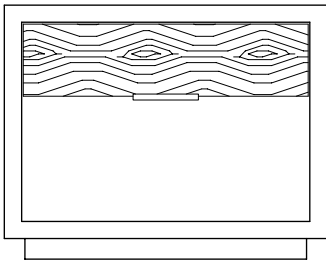

LACQUERED NIGHTSTAND : NS-12

This piece features a solid wood drawer-front and box with soft-close drawer slides. The exterior is framed in a pigmented lacquer that is hand-rubbed and polished to a high-sheen. With the inclusion of a leather drawer-pull, the material palette creates a luxurious design statement.

This unit is highly customizable with a selection of woods, colors and dimensions. For custom inquiries, please contact sales@komolab.com for an exact quote.

DIMENSIONS (standard)

1'-5"(D) x 1'-11"(W) x 1'-6"(H)

MATERIALS (shown in photo)

Walnut drawer front

Leather pull

Maple drawer box

Soft close drawer-slides

Lacquered cabinet

Base Retail: **$1680**