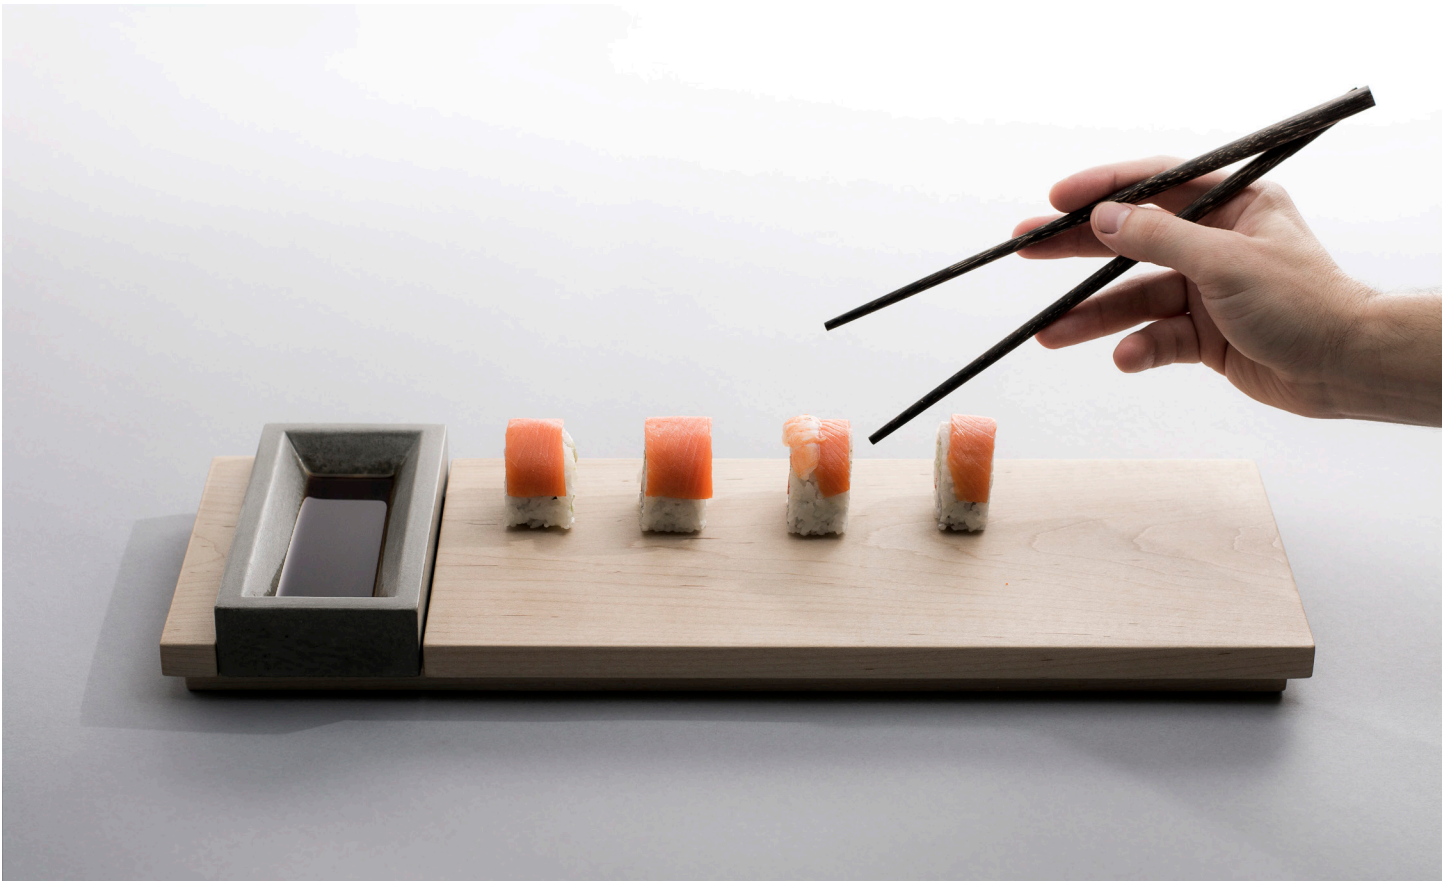

OPTIONS

VT-08-MAP	Maple (shown)
VT-08-WAL	Walnut

Retail: \$85

APPETIZER TRAY : AT-06

Food is presented on a solid slab of wood while its complimentary component is held in concrete. The bowl is removable so that its contents can be kept cool in a fridge if desired. Both materials are sealed with FDA approved products.